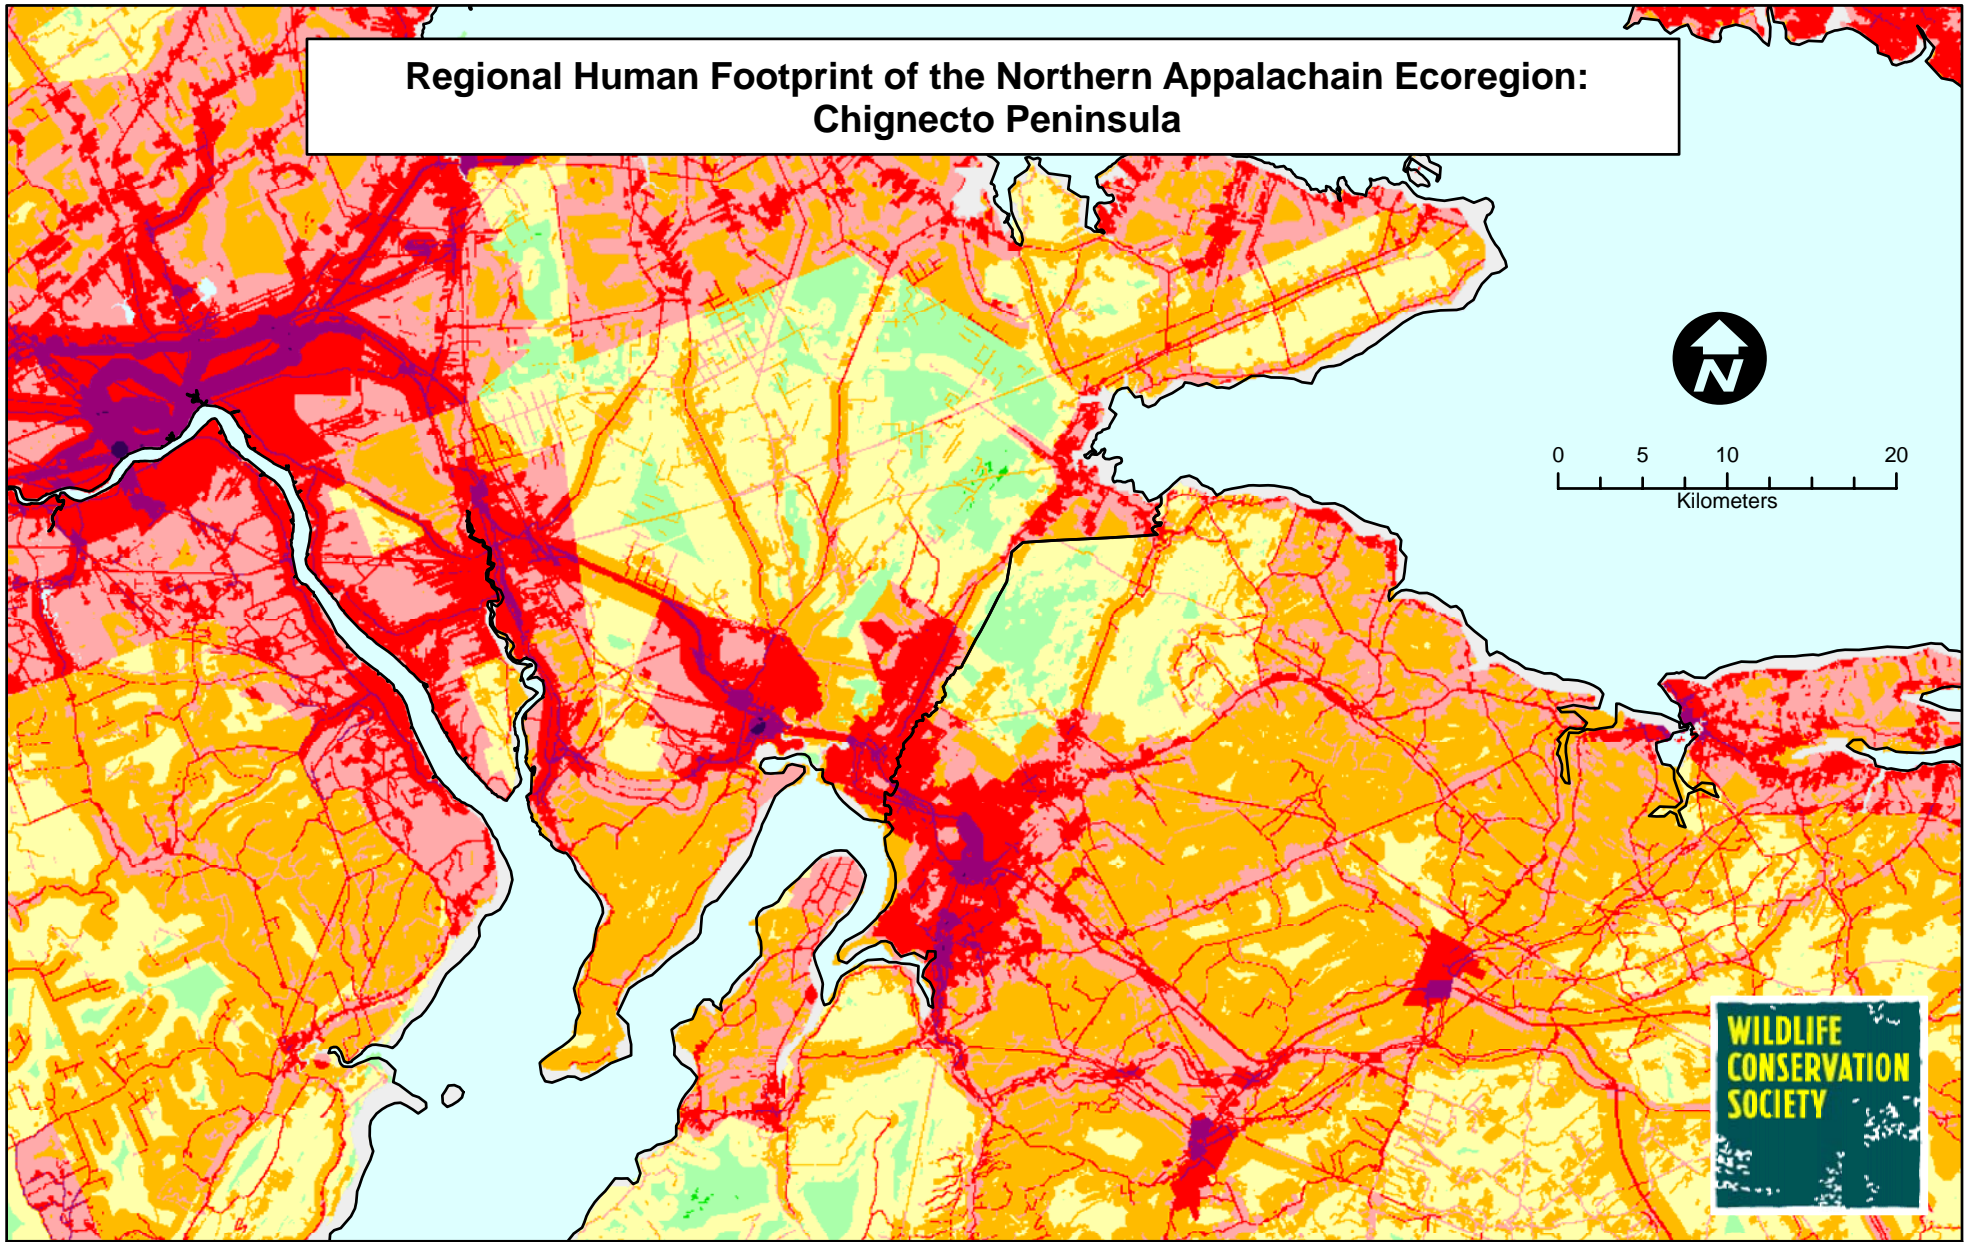

Regional Human Footprint of the Northern Appalachian Ecoregion: Chignecto Peninsula

Human Footprint Score

Most Wild
Least Influenced

Least Wild
Most Influenced