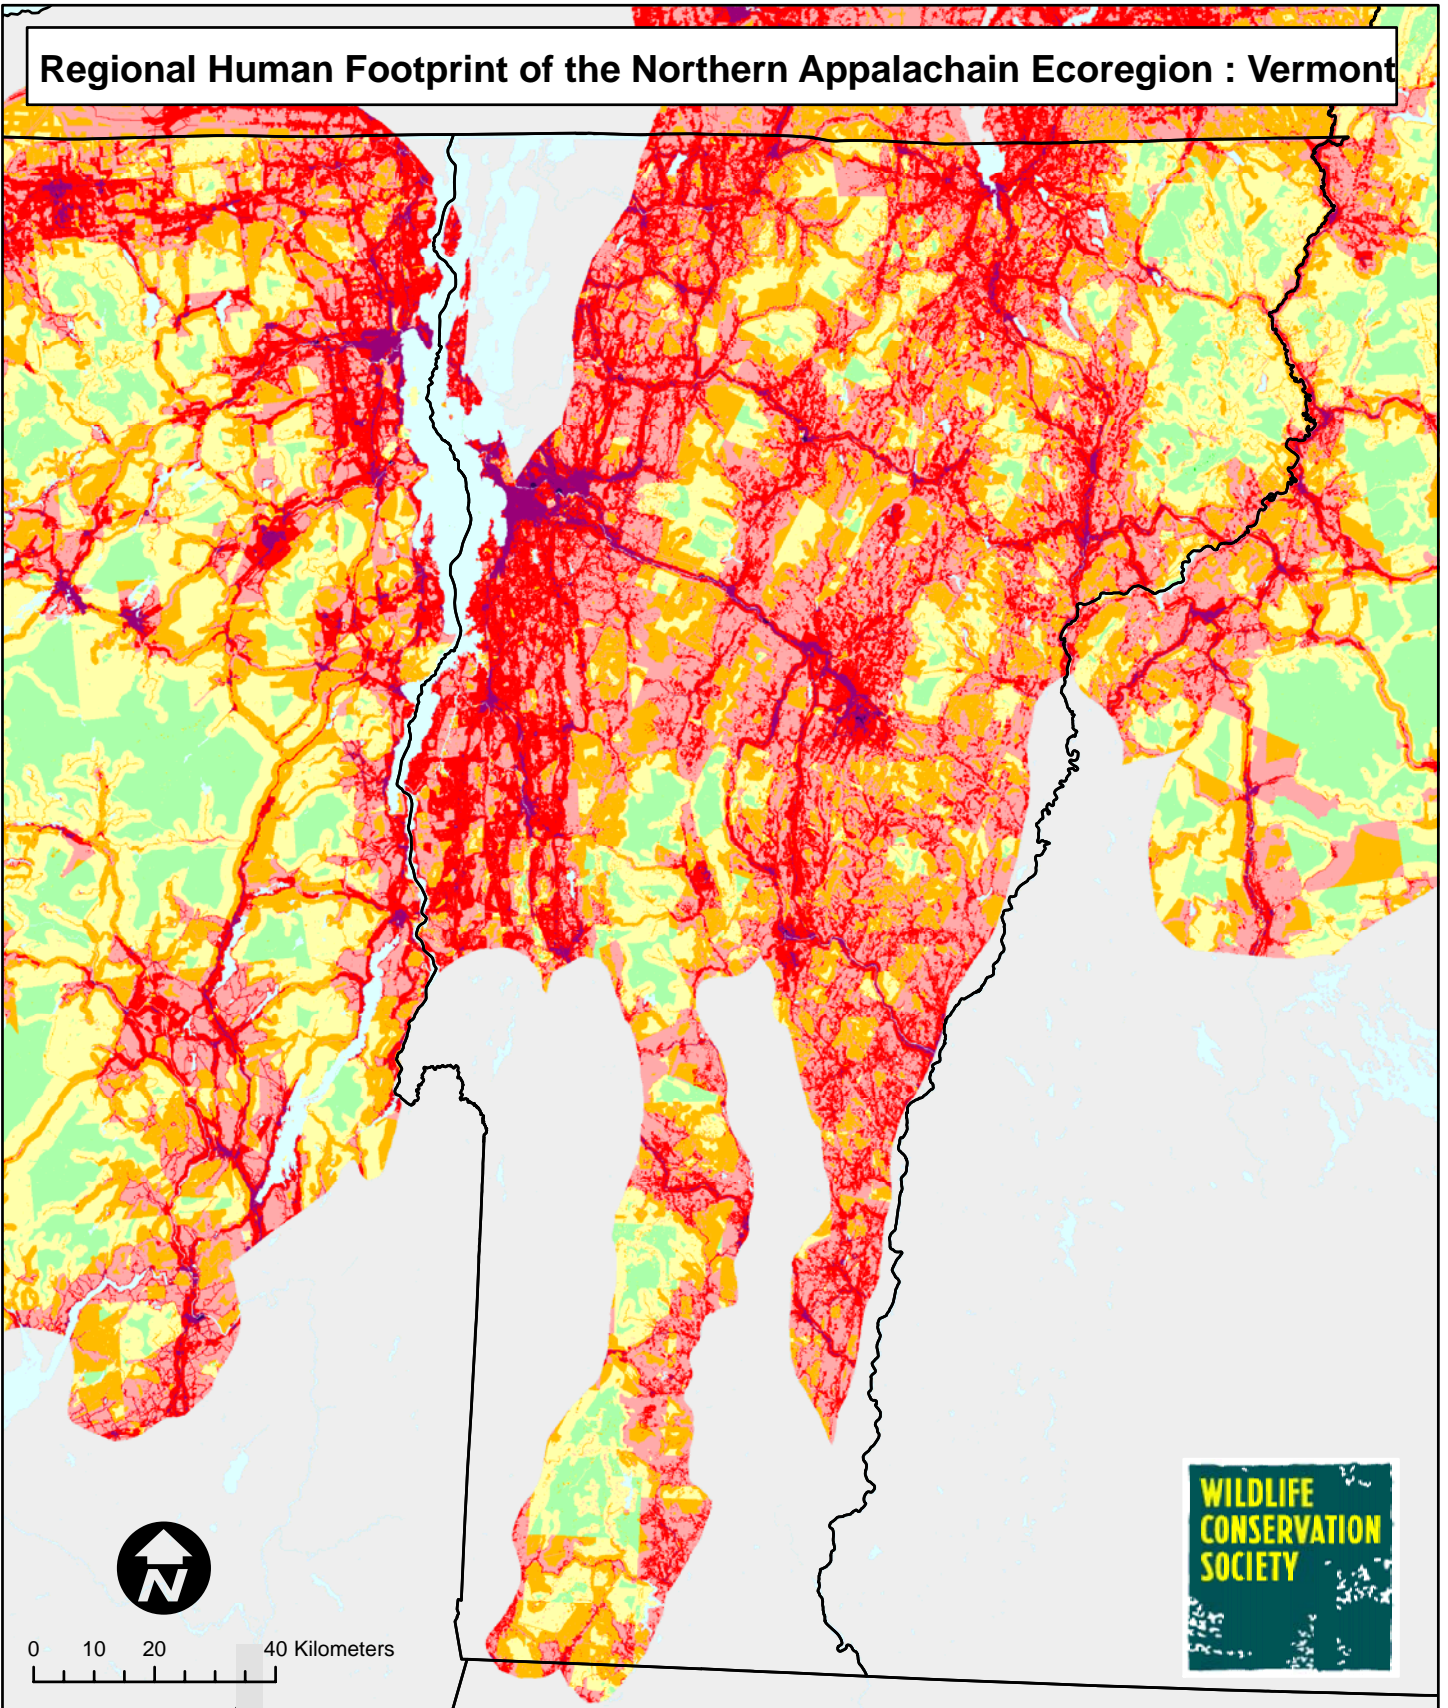

# Regional Human Footprint of the Northern Appalachian Ecoregion : Vermont

## Human Footprint Score

Most Wild  
Least Influenced

Least Wild  
Most Influenced