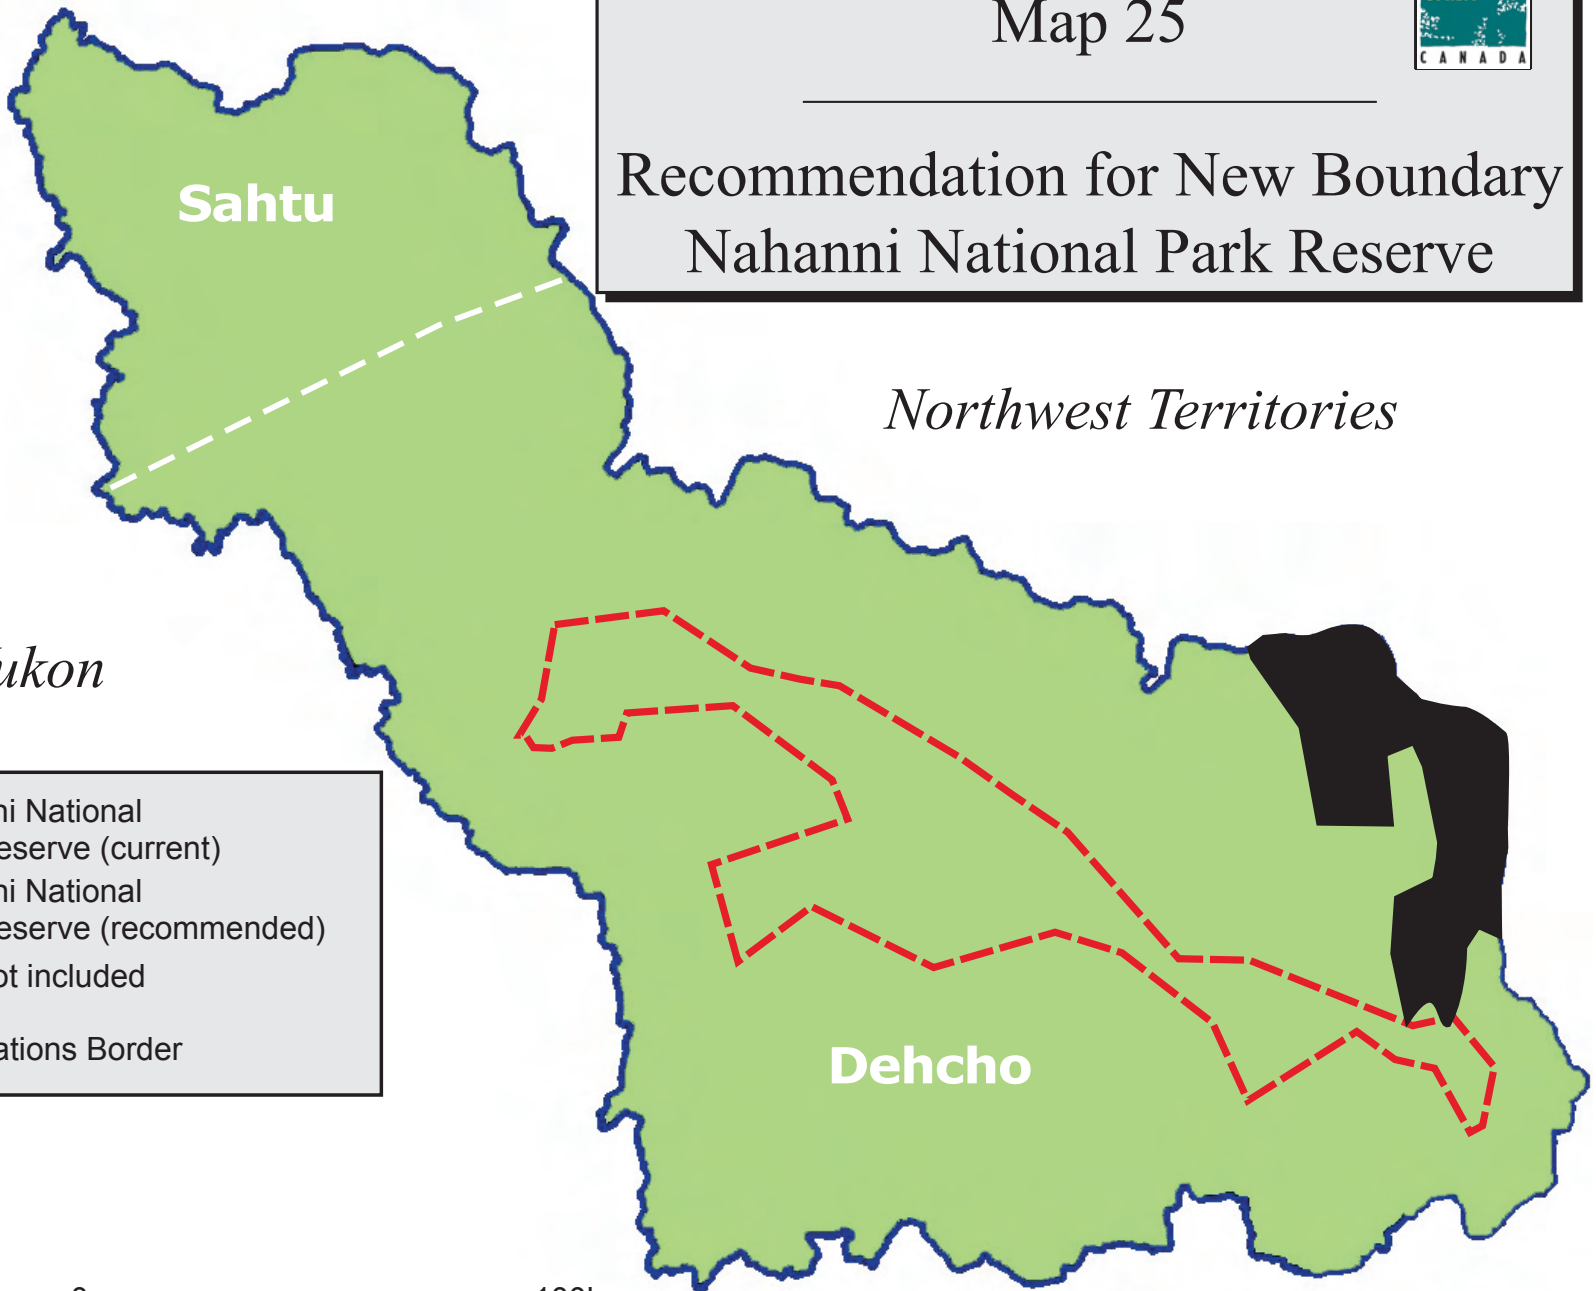

BIG ANIMALS and SMALL PARKS: Implications of Wildlife Distribution and Movements for Expansion of Nahanni National Park Reserve

John L. Weaver

Map 23

Key Wildlife Ranges Greater Nahanni Ecosystem

- Greater Nahanni Ecosystem
- Nahanni National Park Reserve
- Key Grizzly Bear Range
- Key Dall's Sheep Range
- Key Woodland Caribou Range
- Area of low or no occurrence

Map 25

Recommendation for New Boundary Nahanni National Park Reserve

Yukon

Northwest Territories

Sahtu

Dehcho

	Nahanni National Park Reserve (current)
	Nahanni National Park Reserve (recommended)
	Area not included
	First Nations Border