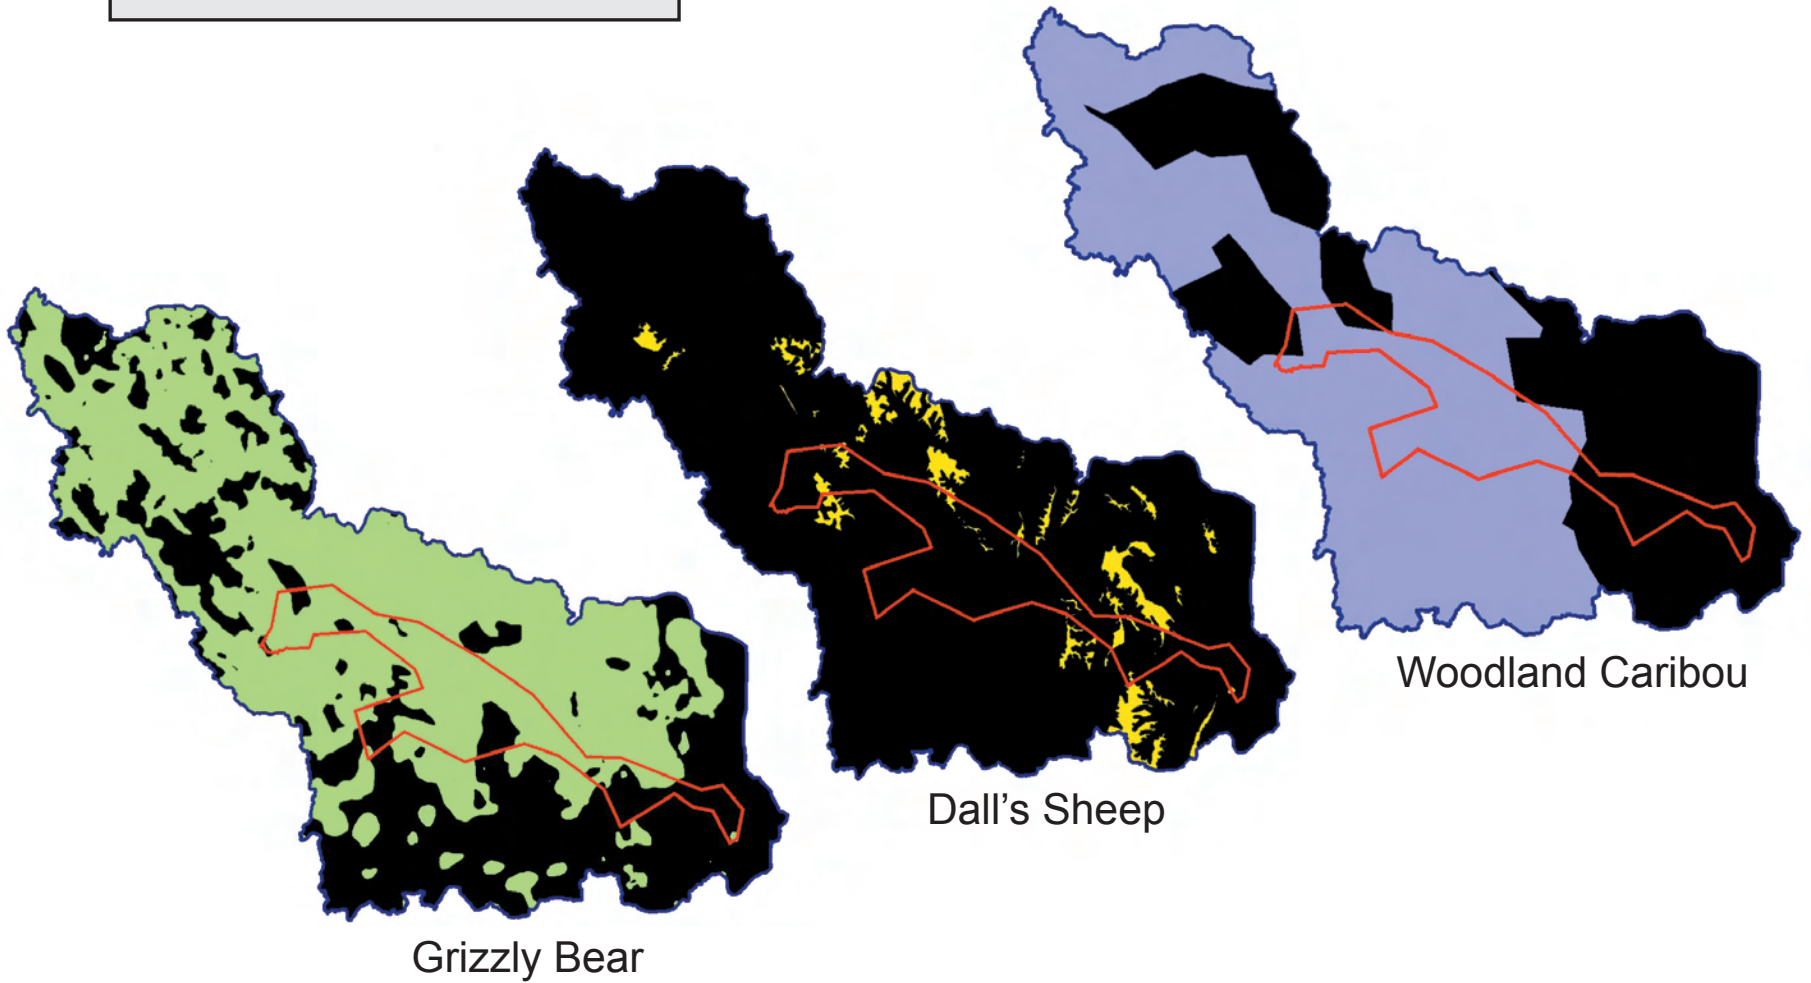

BIG ANIMALS and SMALL PARKS: Implications of Wildlife Distribution and Movements for Expansion of Nahanni National Park Reserve

John L. Weaver

Map 23

Key Wildlife Ranges Greater Nahanni Ecosystem

- Greater Nahanni Ecosystem
- Nahanni National Park Reserve
- Key Grizzly Bear Range
- Key Dall's Sheep Range
- Key Woodland Caribou Range
- Area of low or no occurrence

Map 25

Recommendation for New Boundary Nahanni National Park Reserve

Yukon

Northwest Territories

Sahtu

Dehcho

	Nahanni National Park Reserve (current)
	Nahanni National Park Reserve (recommended)
	Area not included
	First Nations Border